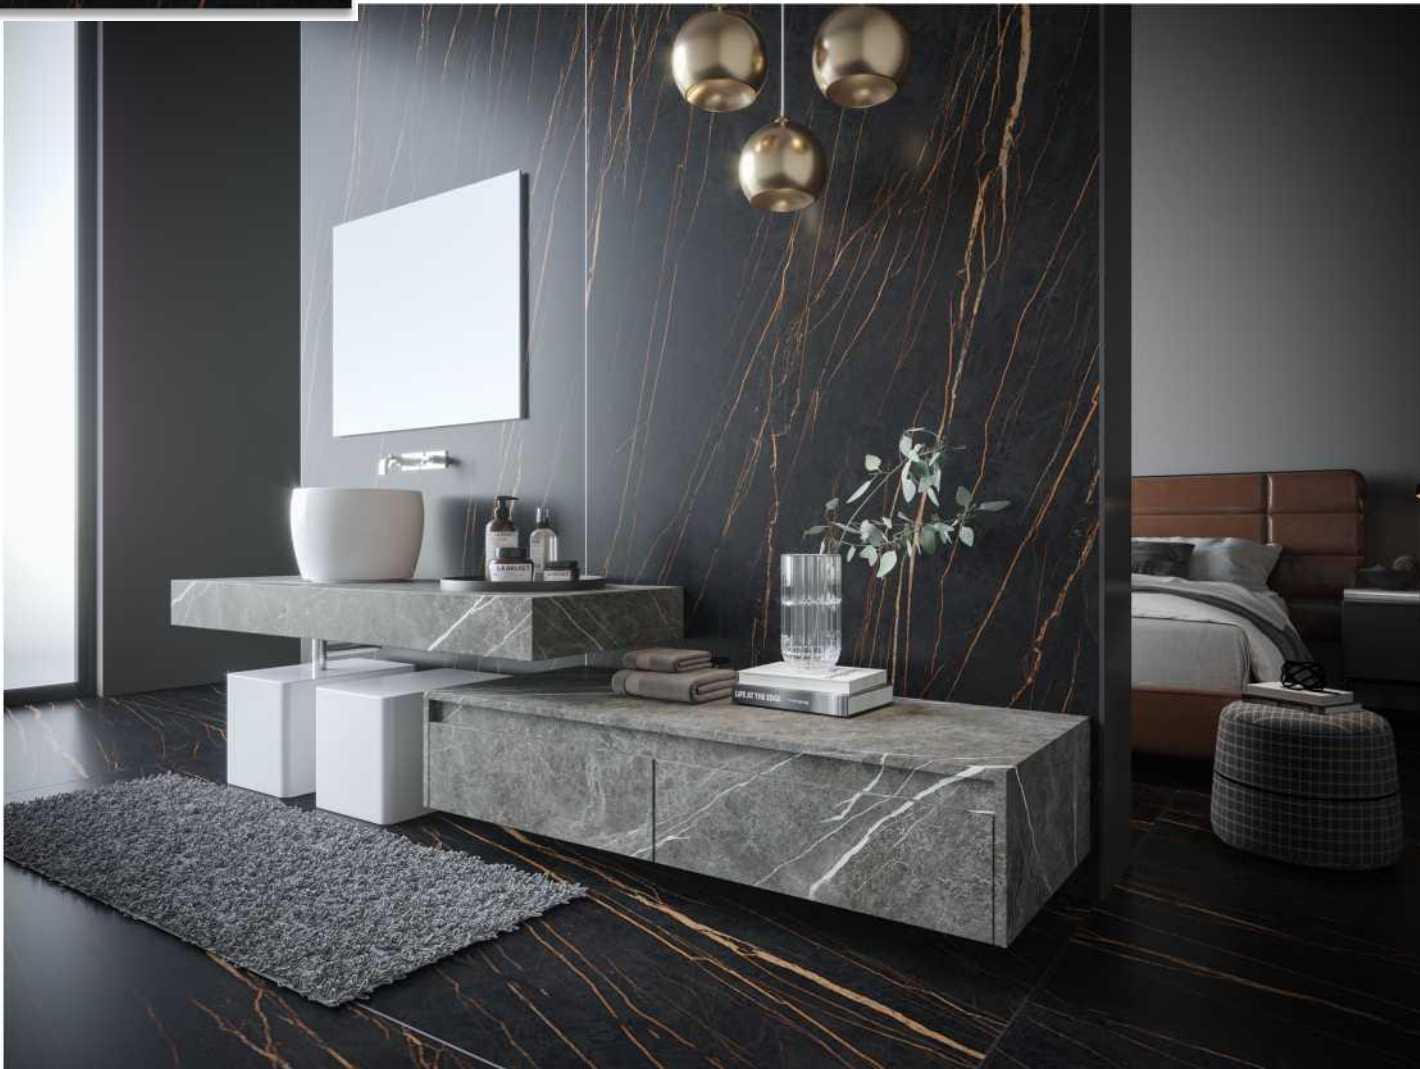

SLATEBLUE

SIZE

DB2M27BCTY

1200x2400x6mm/  
1600X3200X12mm

SURFACE

MATT/MOLD

---

<b>MODEL NO.</b>	<b>DB2M70BC-Y / DA6M70BC</b>
<b>NAME</b>	<b><u>LAURENT BLACK GOLD</u></b>
<b>SIZE</b>	<b>1600X3200X12mm/ 1200X2400X6mm</b>
<b>SURFACE</b>	<b>MATT</b>