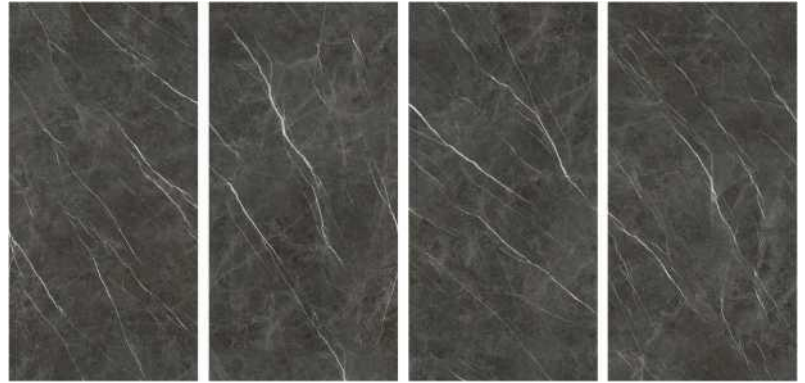

MODEL NO.

DB2M64BX-Y

NAME

BOSNIA GREY

SIZE

1600X3200X12mm

SURFACE

HONED