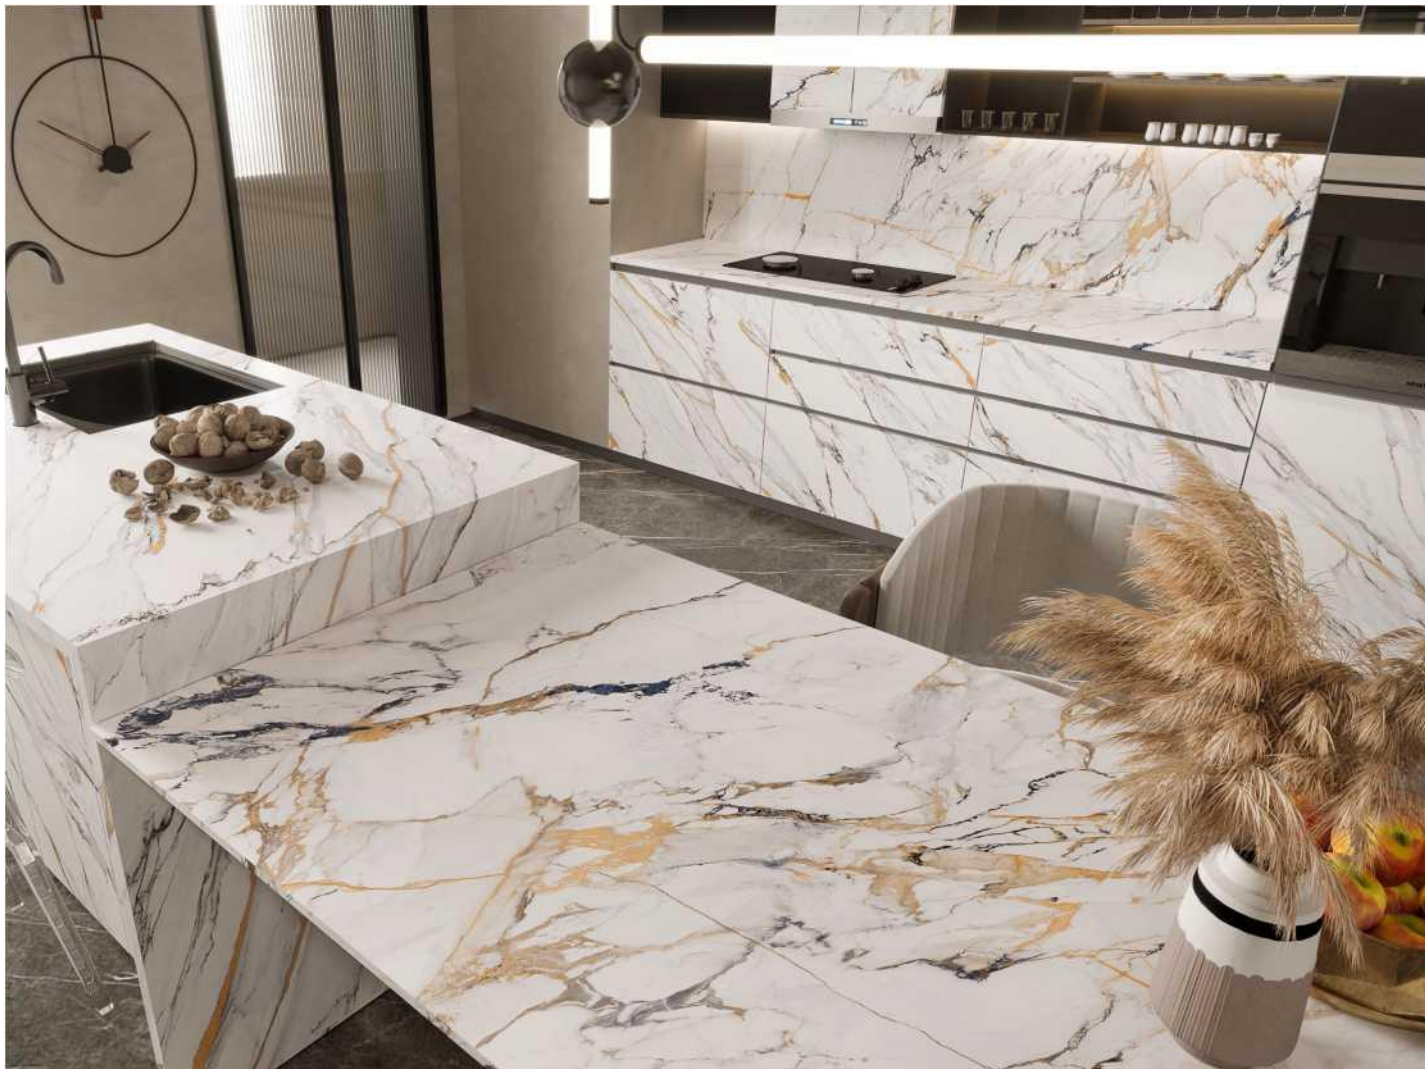

DB2M86BR1-Y

NAME

GILT YEARS

SIZE

1600X3200X12mm

SURFACE

VELVET

MODEL NO.