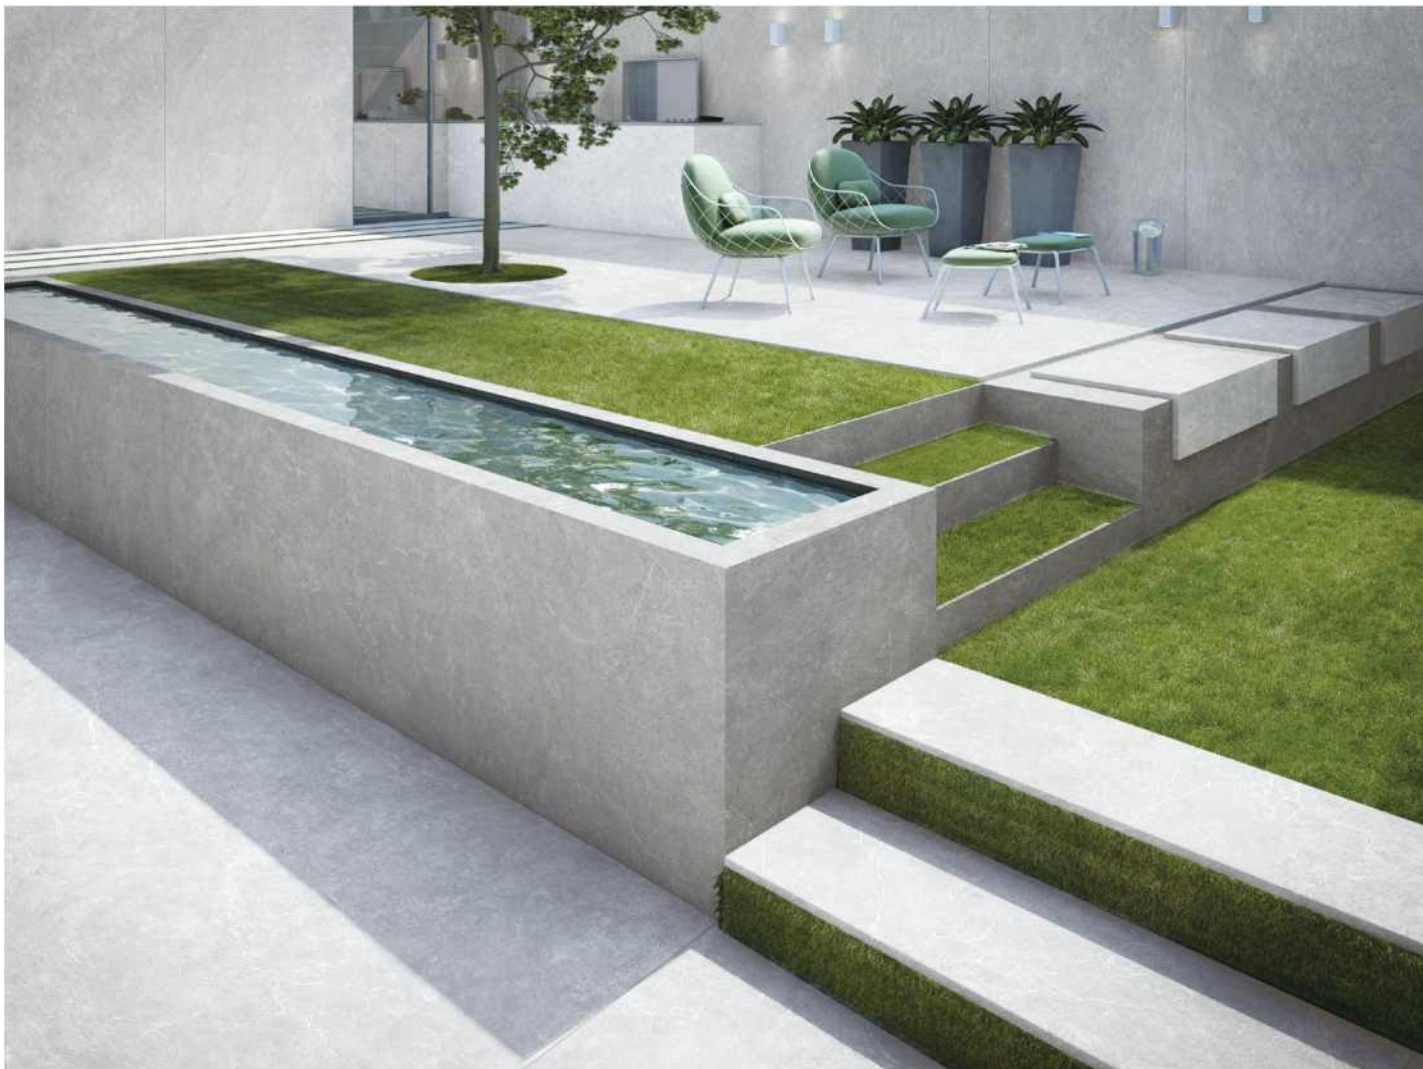

MODEL NO.

DB2M16AC-Y

NAME

CYPRUS GREY

SIZE

1600X3200X12mm

SURFACE

MATT