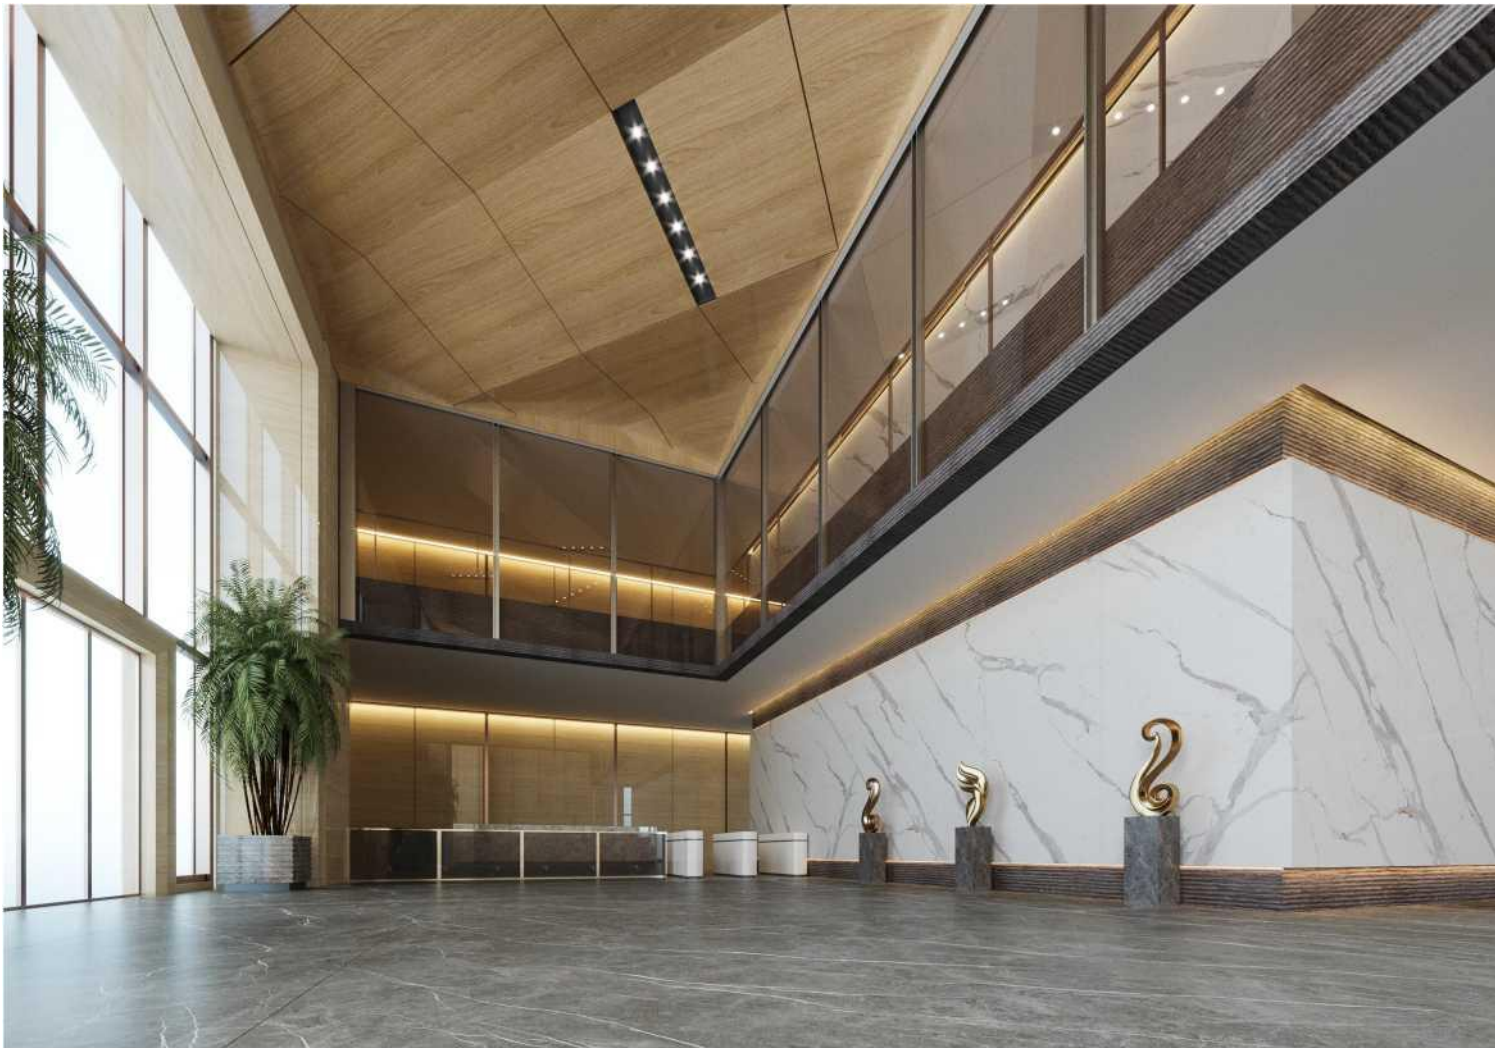

**DC6M78BR1/2/3/4-N**

**NAME**

**SAINT BLANC CALACETTA**

**SIZE**

**1200X2700X6mm**

**SURFACE**

**VELVET**

MODEL NO.